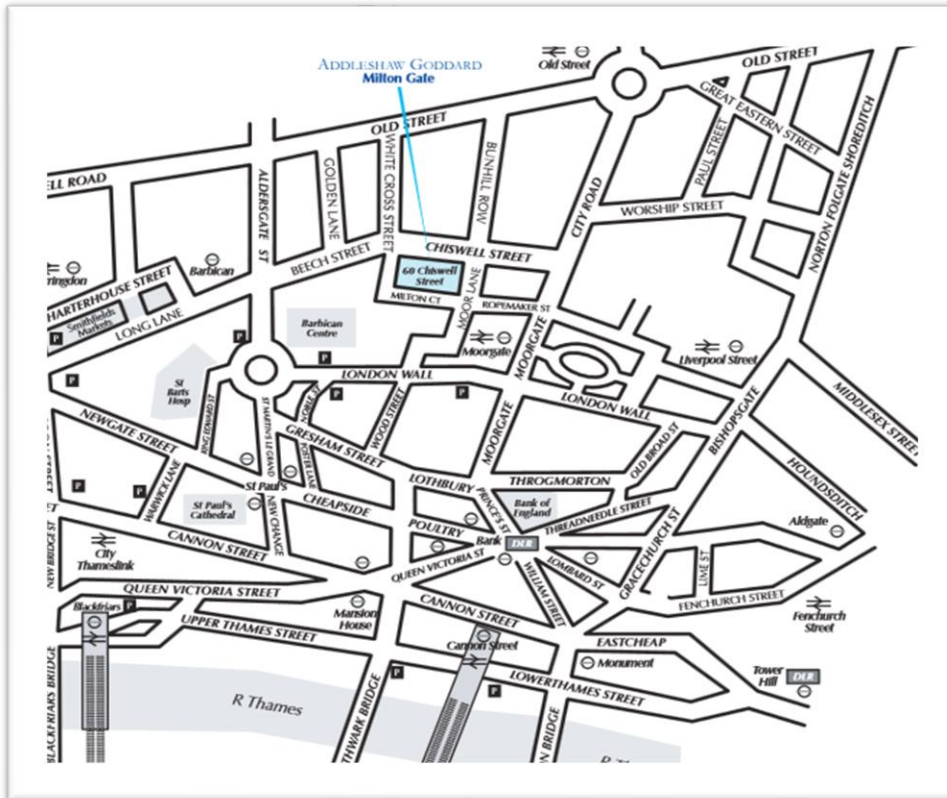

Addleshaw Goddard
Milton Gate
60 Chiswell Street
London
EC1Y 4AG

Directions

Several National Rail lines and the Northern, Metropolitan, Hammersmith and City and Circle lines take you to Moorgate Station. From there turn left onto Ropemaker Street and then take the second right onto Moor Lane. At the end of Moor Lane turn left onto Chiswell Street, Addleshaw Goddard is located on the left a few yards along the road.

Nearest Rail/Tube Station

Moorgate Station is on the Northern, Metropolitan, Hammersmith and City and Circle lines.

Buses

76 and 153 stop close to the venue. Further information can be found [here](#).

By Car

To plan your journey by car visit www.theaa.com. Please note that this venue is within the Congestion Charge Zone.

Plan Your Journey

To plan your journey using public transport please visit the [Transport for London website](#).