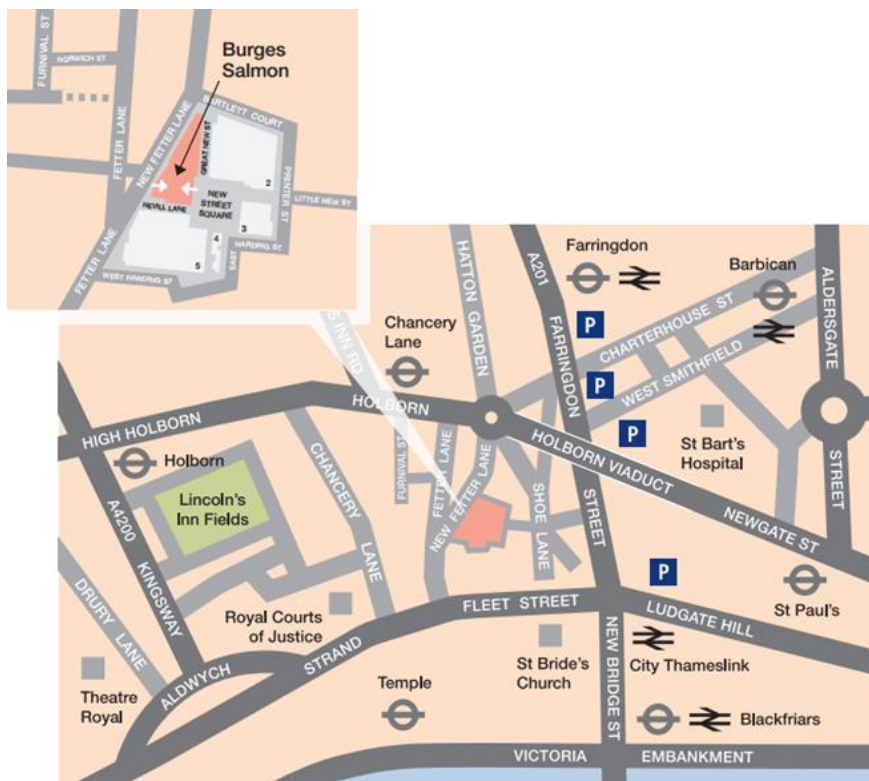

**Burges Salmon**  
6 New Street Square  
London  
EC4A 3BF  
Tel. 0207 685 1200

**Directions**

**Nearest Rail/ Tube Stations**

- Chancery Lane (Central) - 6 min walk
- Farringdon (Circle, Hammersmith & City, Metropolitan, National Rail) - 8 min walk
- Blackfriars (Circle, District, National Rail) - 13 min walk
- City Thameslink Rail (National Rail) – 5 min walk

**Buses**

Further information can be found [here](#).

**By Car**

To plan your journey by car visit [www.theaa.com](http://www.theaa.com) and enter our postcode EC4A 3BF. Please note that this venue is within the Congestion Charge Zone.